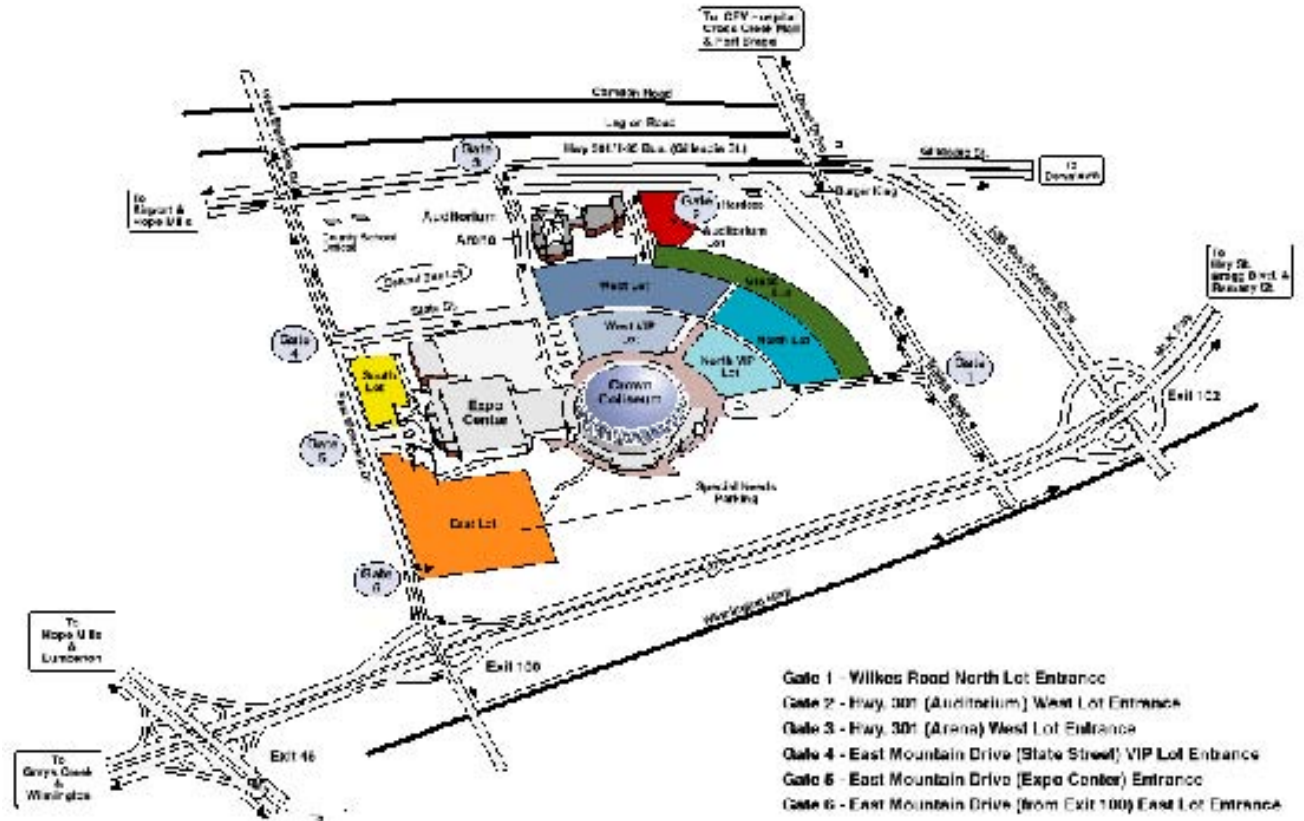

DRIVING DIRECTIONS

The Cumberland County Complex is conveniently located off US 301/Business 95 just 2 miles from Interstate 95 and the Fayetteville Regional Airport. The complex is easily accessed—
 From Fort Bragg by the All-American Freeway to Owen Drive;
 From North Fayetteville and Downtown by the Martin Luther King Freeway to exit 100 and East Mountain drive or by US 301/Business 95.

- Gate 1 - Wilkes Road North Lot Entrance
- Gate 2 - Hwy. 301 (Auditorium) West Lot Entrance
- Gate 3 - Hwy. 301 (Arena) West Lot Entrance
- Gate 4 - East Mountain Drive (State Street) VIP Lot Entrance
- Gate 5 - East Mountain Drive (Expo Center) Entrance
- Gate 6 - East Mountain Drive (from Exit 100) East Lot Entrance